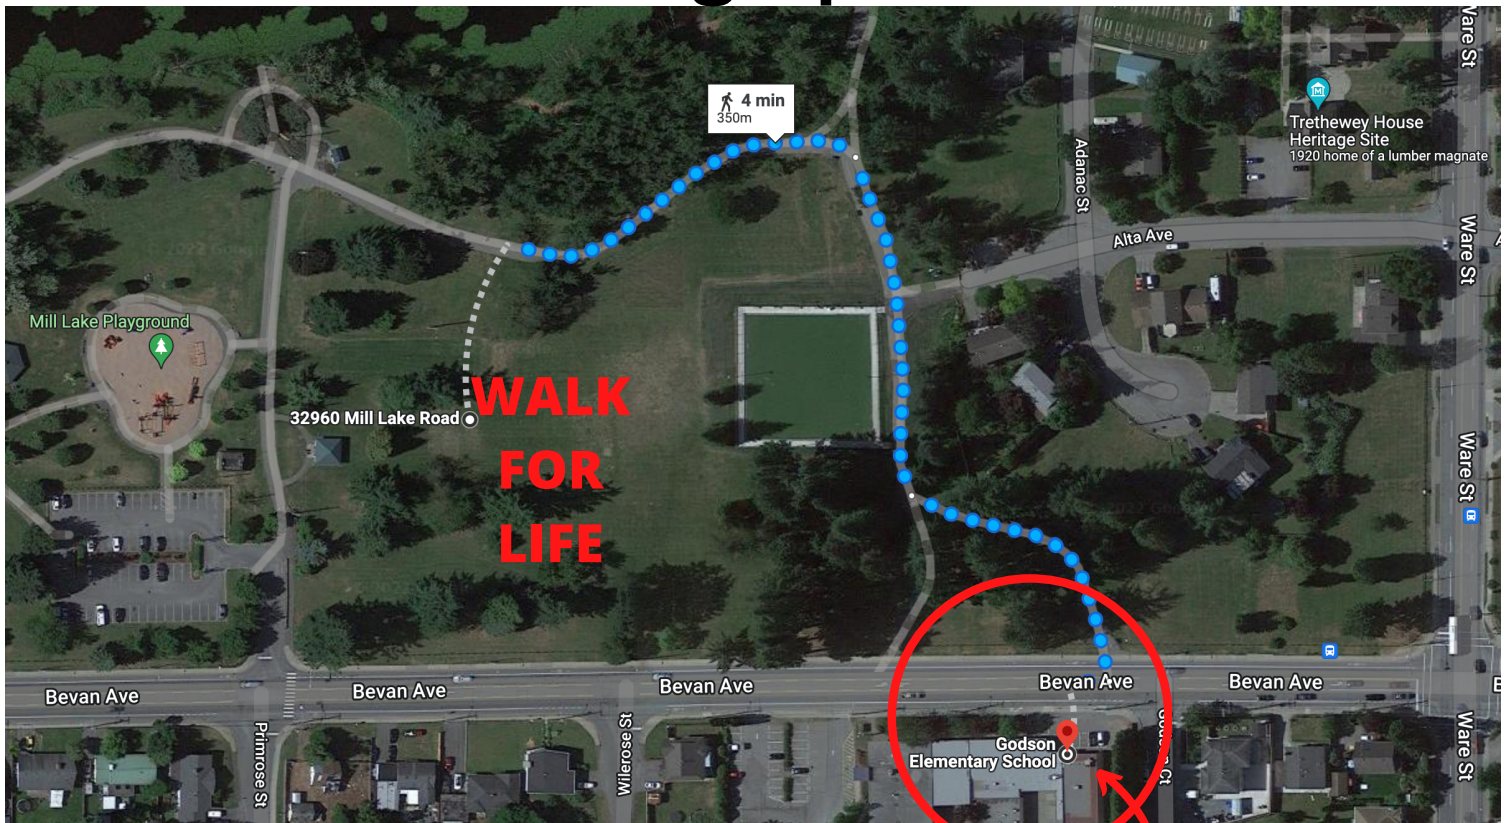

# Fraser Valley Walk for Life

## Parking Options

**GODSON ELEMENTARY SCHOOL**

**ABBOTSFORD MIDDLE SCHOOL**

**TRETHEWEY HOUSE**

**CENTENNIAL POOL  
PARKING (DIRECTLY  
ACROSS FROM MSA ARENA)**