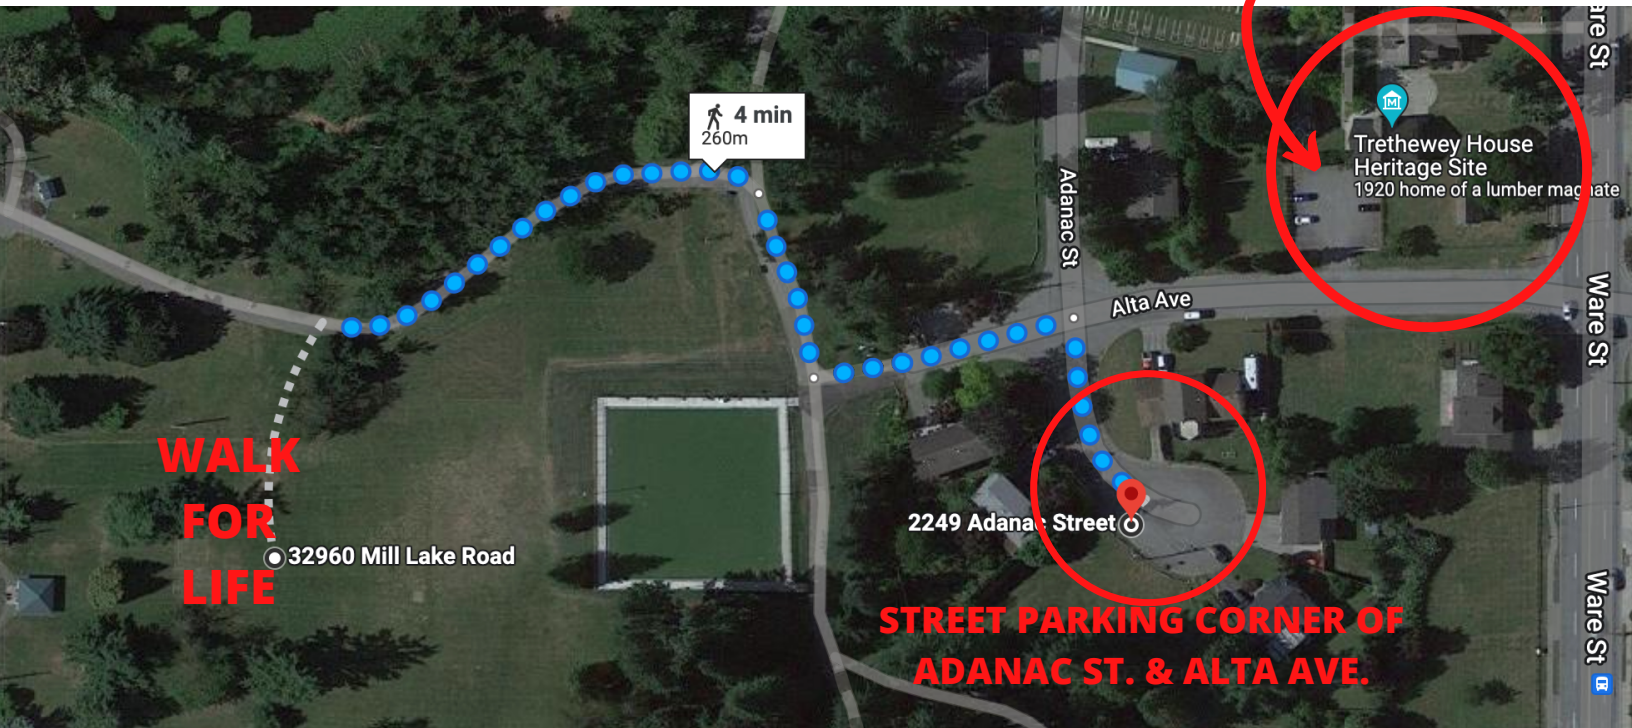

# Fraser Valley Walk for Life

## Parking Options

**GODSON ELEMENTARY SCHOOL**

**ABBOTSFORD MIDDLE SCHOOL**

**TRETHEWEY HOUSE**

**CENTENNIAL POOL  
PARKING (DIRECTLY  
ACROSS FROM MSA ARENA)**