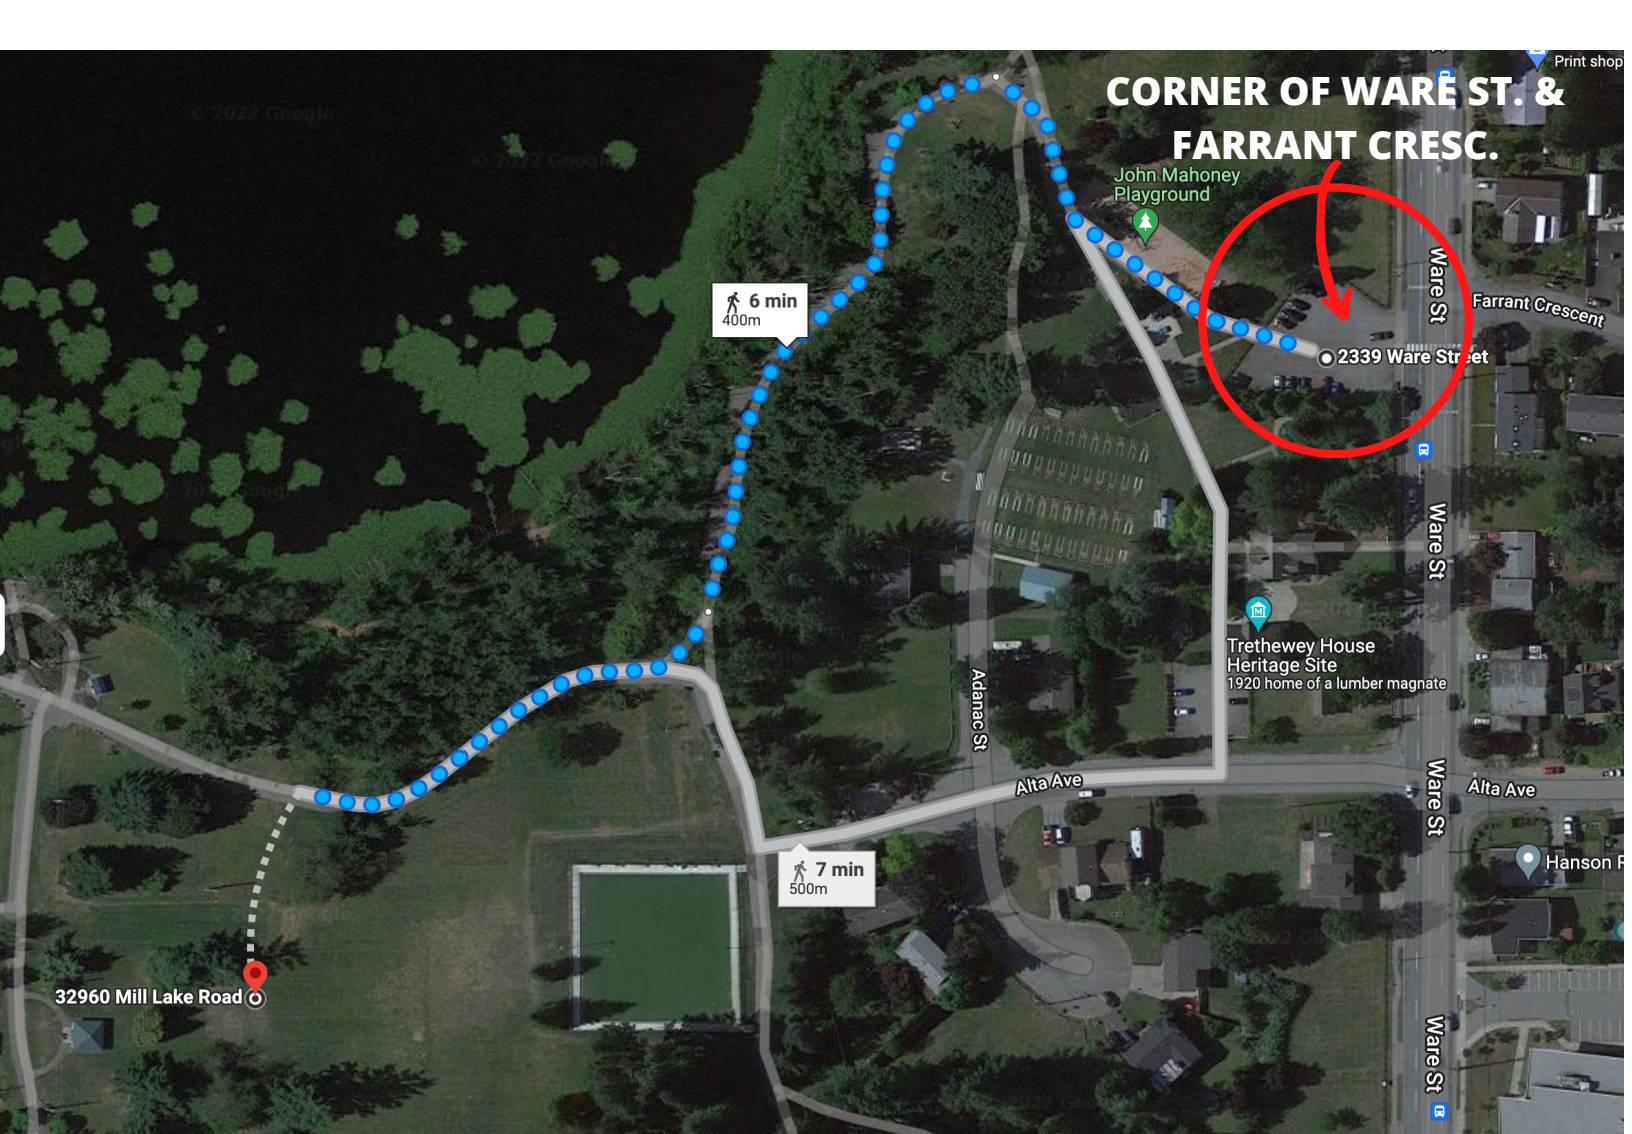

## Parking Options

**GODSON ELEMENTARY SCHOOL**

**ABBOTSFORD MIDDLE SCHOOL**

**TRETHEWEY HOUSE**

**CENTENNIAL POOL  
PARKING (DIRECTLY  
ACROSS FROM MSA ARENA)**